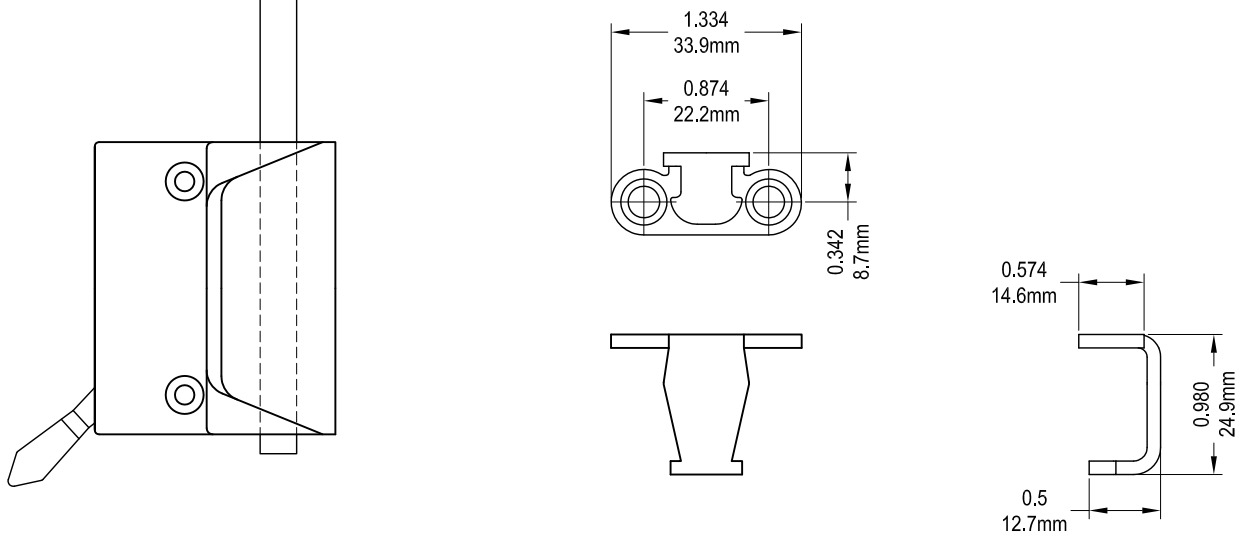

Low Profile Casement Sash Lock

Product Name	Part Number
Primary Sash Lock	132-053
Secondary Sash Lock	132-054

Multi-Point Lock Keeper

Part Number	Material	Hand
19058	Steel	Non