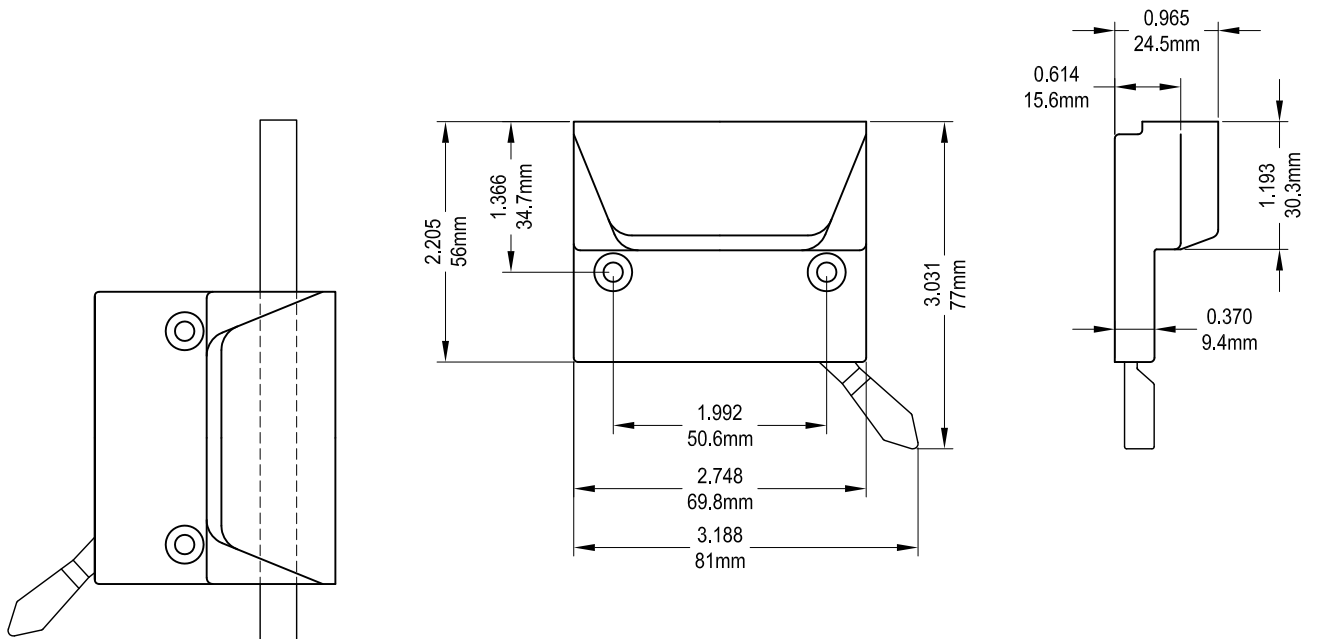

Low Profile Casement Sash Lock

Product Name	Part Number
Primary Sash Lock	132-053
Secondary Sash Lock	132-054

Multi-Point Lock Keeper

Part Number	Material	Hand
19058	Steel	Non